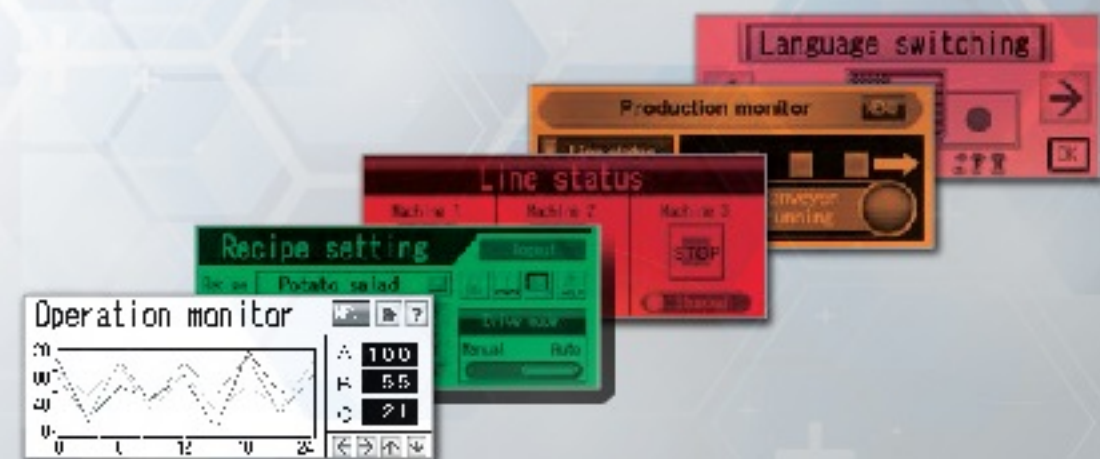

- GOT1000
- GOT2000

SIEMENS

- Basic Panel (KTP)
- Comfort Panel
- TP/OP

Allen Bradley

- Panel View Plus 6 Compact
- Panel View Plus 7
- Panel View Plus 6-400 and 600 Terminals
- Panel View Plus 6 Terminals (built-in ENET/RS232, 2USB)